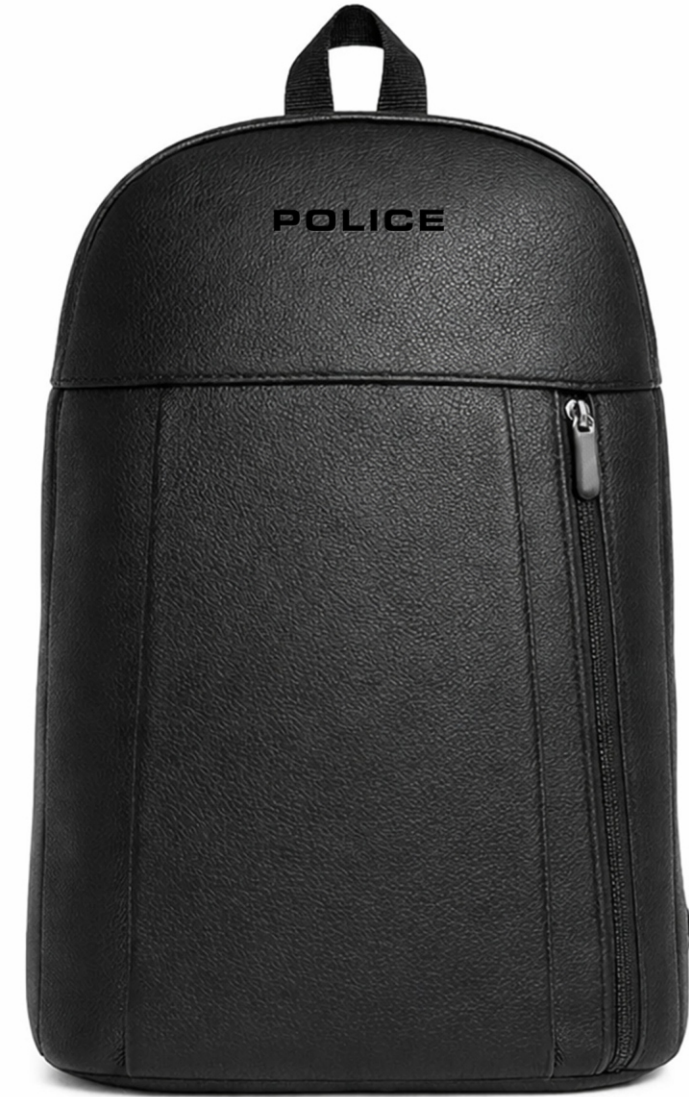

Laptop Briefcase

ALFRED LITE

Regular Backpack

20 PROMOTIONAL
26 COLLECTION

ALFRED LITE

Duffle Bag

POLICE

ALFRED LITE

3 in 1 Pouch

ALFRED LITE

Toiletry Pouch

20 PROMOTIONAL
26 COLLECTION

ALFRED LITE

Toiletry Pouch

20 PROMOTIONAL
26 COLLECTION

ALFRED LITE

Small Duffle Bag

ALFRED LITE

Backpack

POLICE

ALFRED LITE

Holdall Duffle Bag

20 PROMOTIONAL
26 COLLECTION

ALFRED LITE

5 in 1 Combo

POLICE

**ALFRED LITE
WOMEN'S COLLECTION**

ALFRED LITE

Zip Around Wallet

A stylish zip-around wallet with a premium croco texture, secure closure, and ample storage. Available in soft blue, ivory, beige, tan, and brown for a refined everyday look.